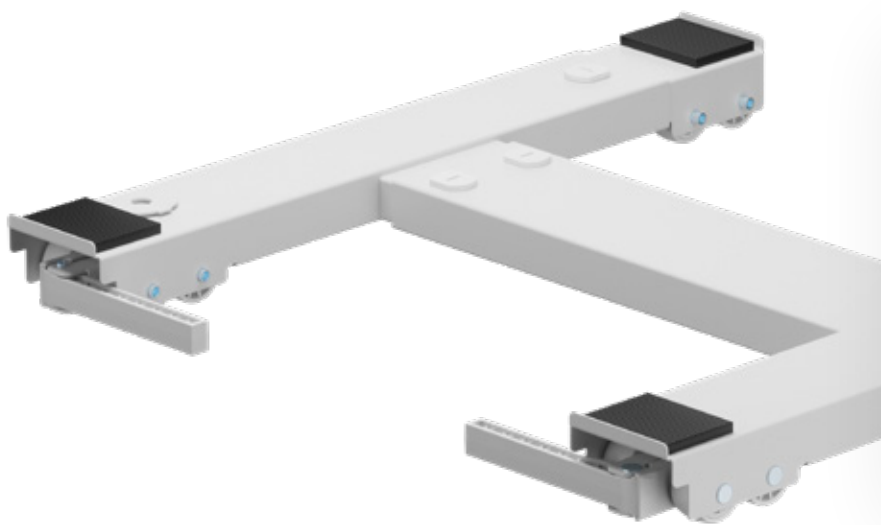

## WHEEL WASH SLIM – UNIVERSAL WHEELED ANTI-VIBRATION BASE

**CODE** SUPSLW004

**BARCODE** 8054242081749

**PRODUCT** Wheel Wash – Universal Anti-Vibration Base with Wheels for Washing Machine or Dryer

**LOAD CAPACITY** 250 kg

**MATERIAL** Sturdy metal structure

**DIMENSIONS** Adjustable frame:  
37x37cm – 70x70cm

**ADDITIONAL CONTENTS** Ergonomic brake system, anti-vibration rubber feet, instruction manual, 2-year warranty

**CARTON** 5 PCS